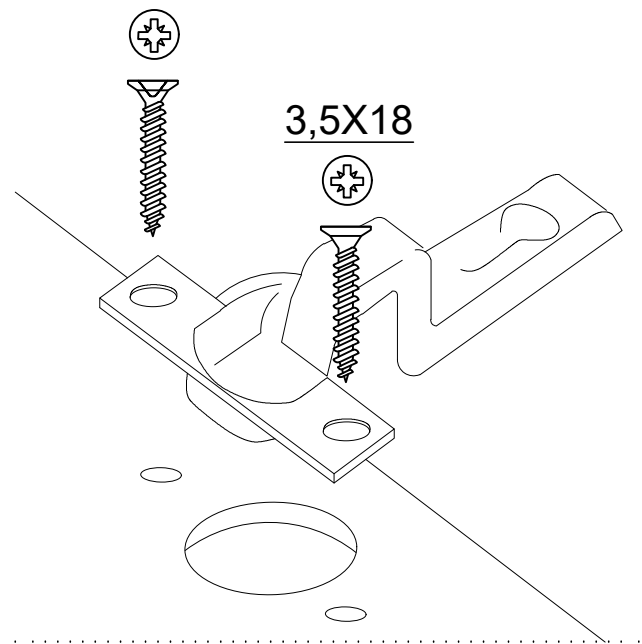

5 ✓

3,5X18

3,5X18

3,5x18 vida

GENERAL VIEW

ACCESSORY LIST

 <p>12X</p>	 <p>2X</p>	 <p>4X</p>	 <p>4X</p>	 <p>2X</p>	 <p>4X</p>	 <p>16X</p>	<p>This module should be assembled by two people </p>
 <p>16X</p>							